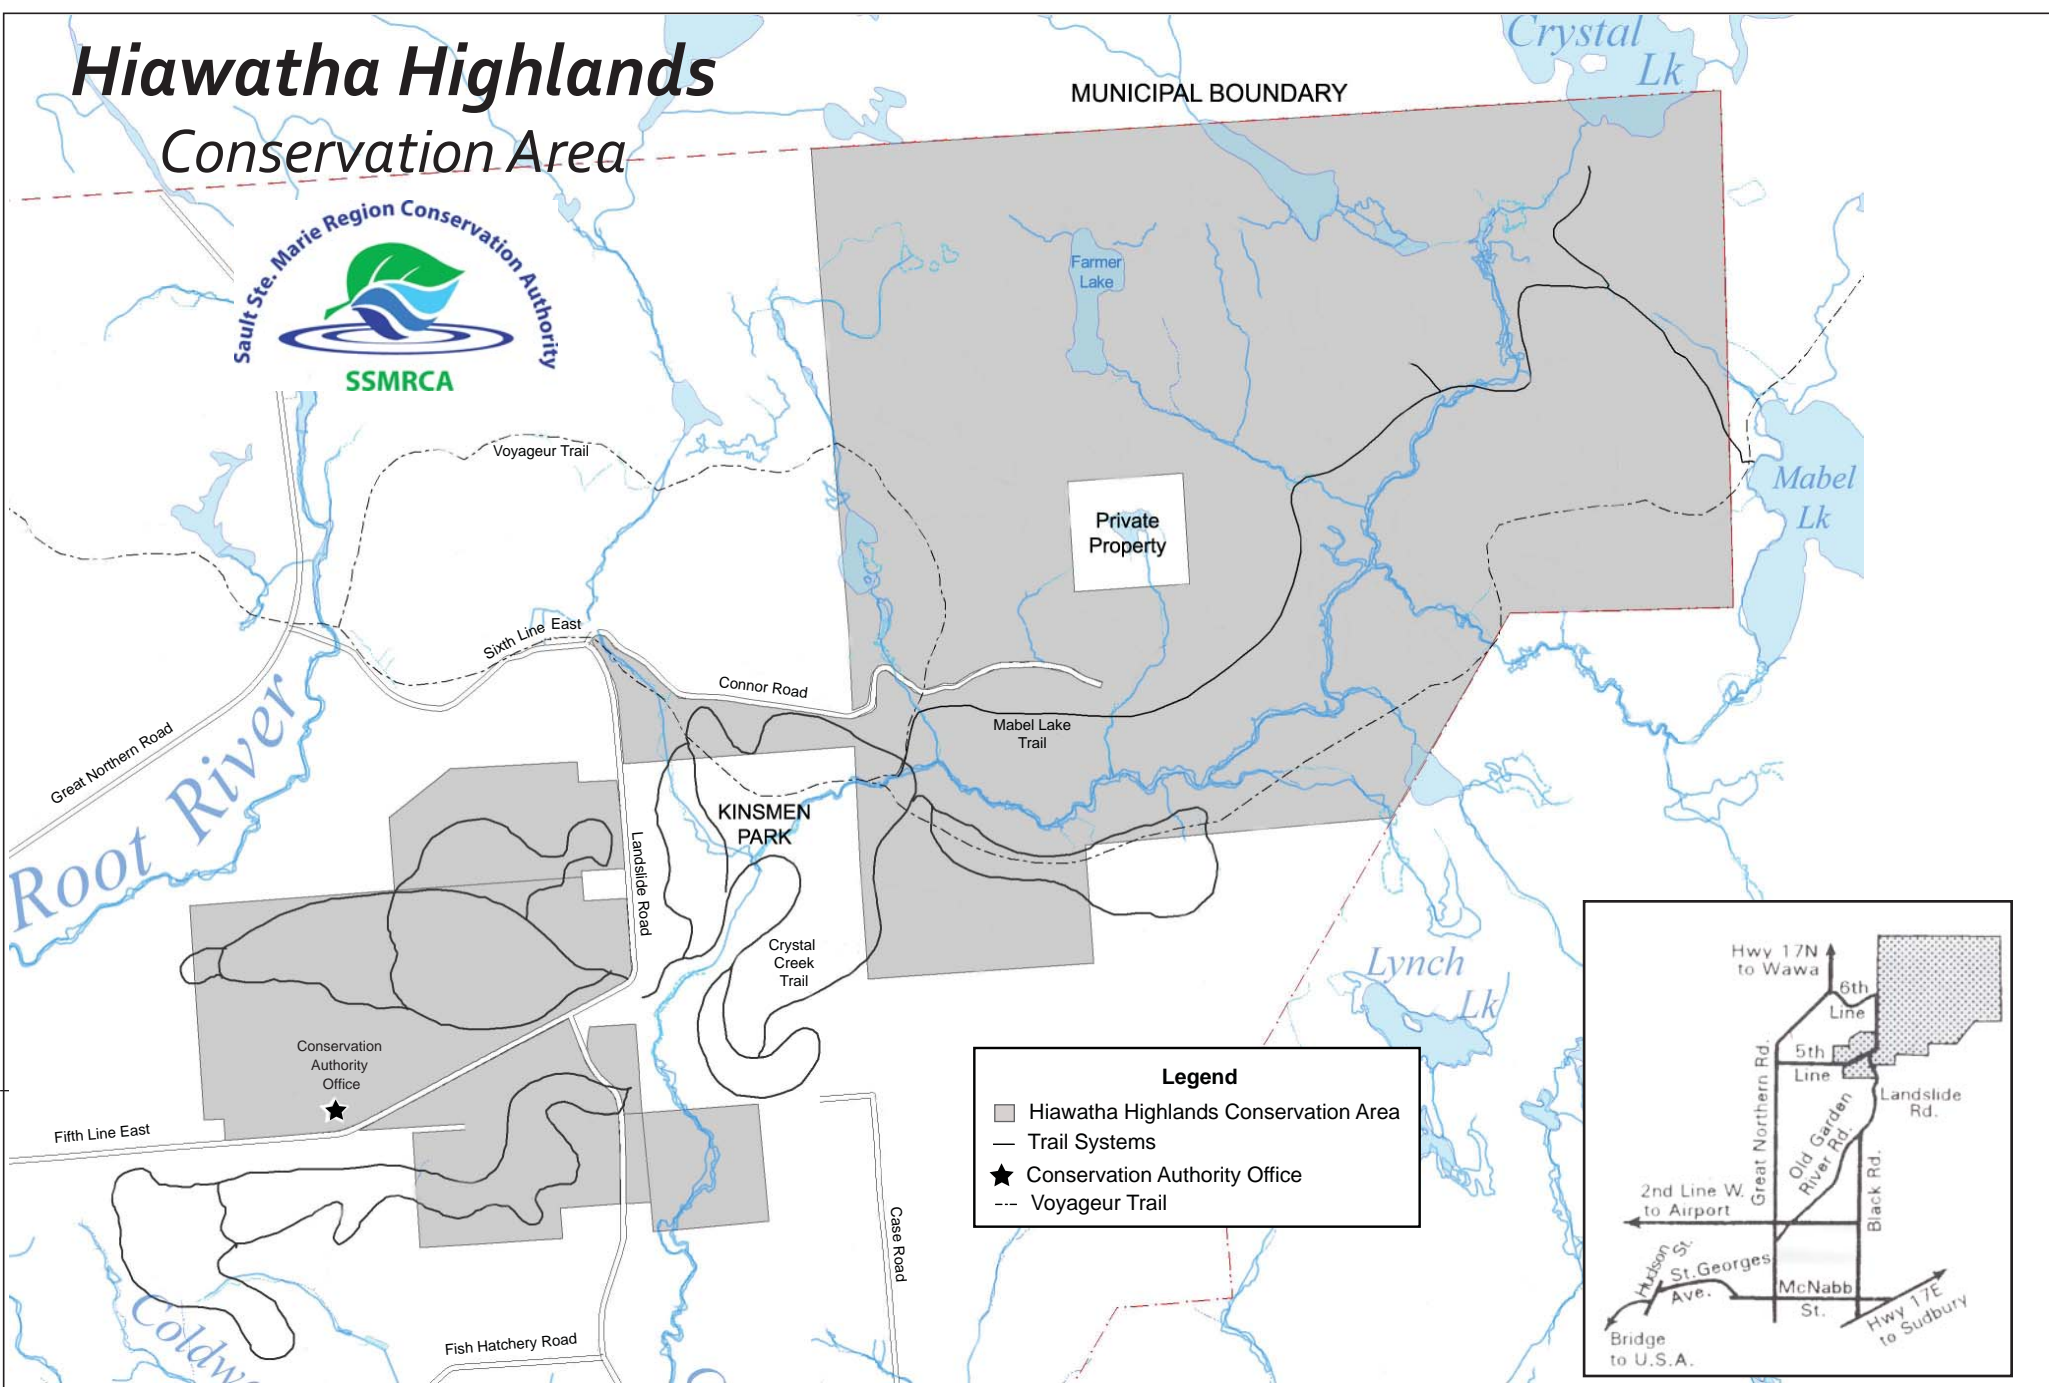

Hiawatha Highlands Conservation Area

Legend

- Hiawatha Highlands Conservation Area
- Trail Systems
- ★ Conservation Authority Office
- Voyager Trail

This map is for illustrative purposes only. It should not be used for precise location of boundaries, routes, locations of features, nor as a guide to navigation.

Area Regulations

- * No littering
- * Dogs must be on leash at all times
- * No fires except by permission
- * No hunting or firearms
- * Motorized vehicles by permission only
- * The SSMRCA reserve the right to remove any person from its properties.